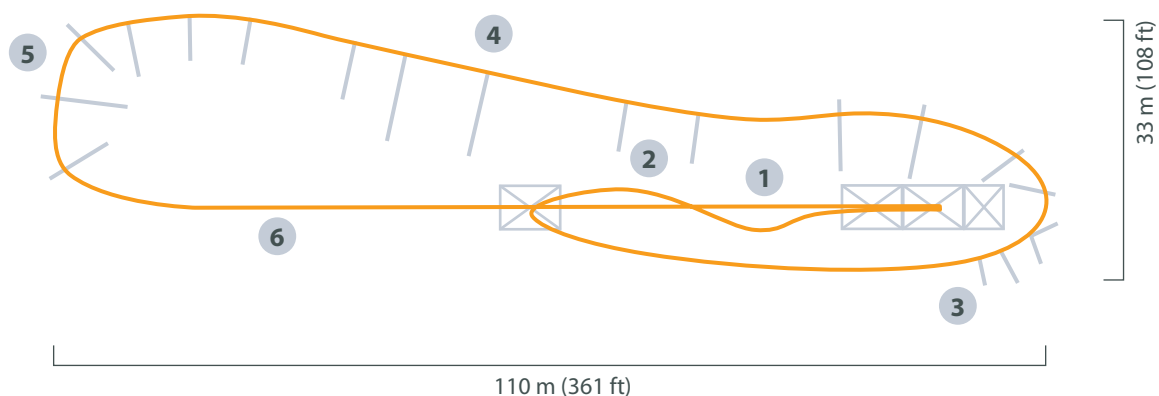

MAURER PRODUCT INFO

ROLLER COASTER TYPE

Sky Loop XT 450
Standard Design / Parque de Atracciones (ES)

TECHNICAL DATA

Track length	150 m (1345 ft)
Height	46 m (151 ft)
Max. speed	105 km/h (65 mph)
Capacity	550 pph
Cars	1 (Tandem: 2x6 seats)
Run time	63 sec
Power requirement	320 kw

Top view

- 1 Station
- 2 Sky Loop
- 3 Half Cuban Eight
- 4 Camelback (2s Airtime)
- 5 Immelmann (127°)
- 6 Bump (2s Airtime)

Maurer Rides GmbH

Frankfurter Ring 193
80807 Munich/Germany
Phone: +49/89/3 23 94 - 221